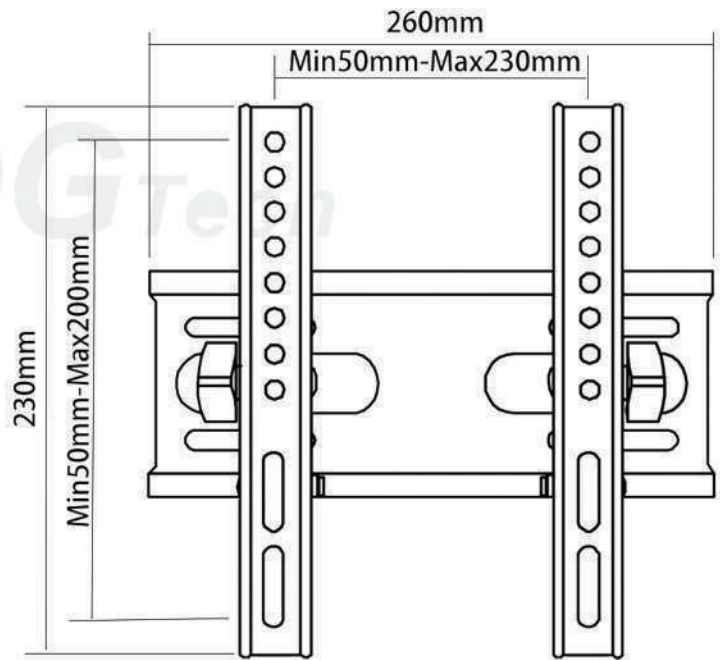

DG-200T

LOW COST TILT TV WALL MOUNT

Fits most 14" - 43"

Screen Size

14"-43"

Weight Capacity

25kg

VESA Compatible

200x200

Curved Monitor